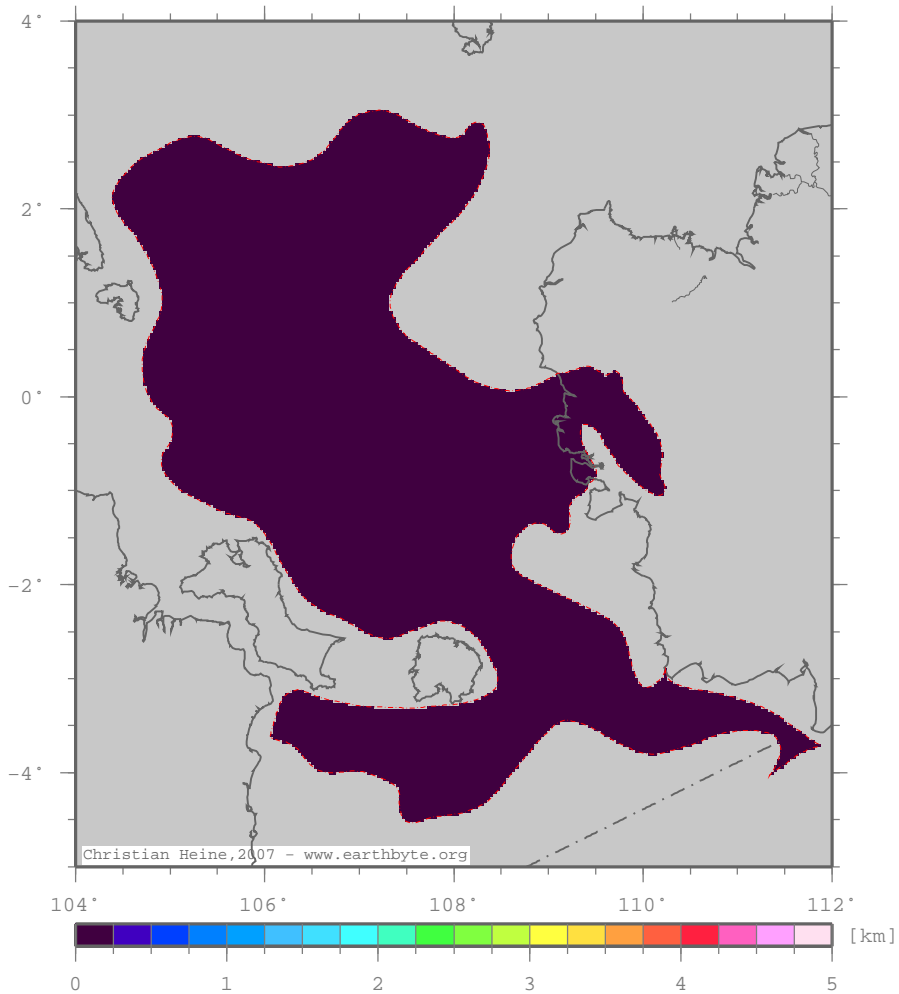

SundaShelf – ttscrust

Total tectonic subsidence