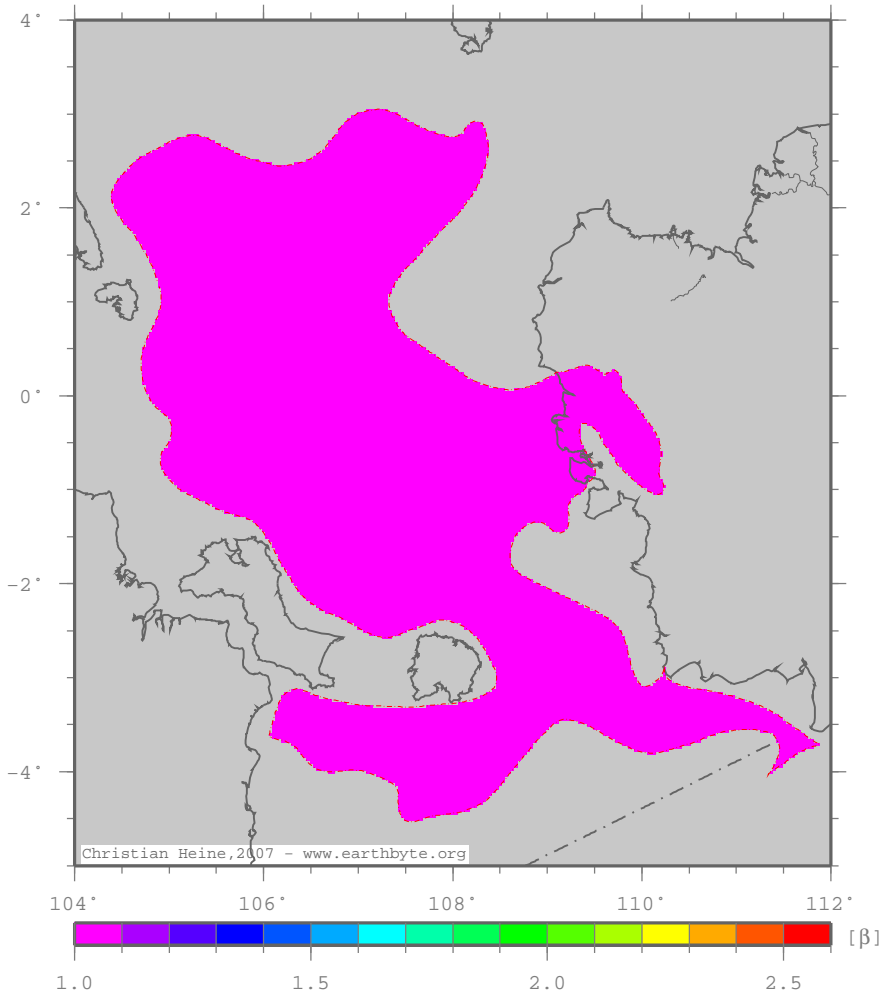

# SundaShelf – betacrust

Crustal extension factor