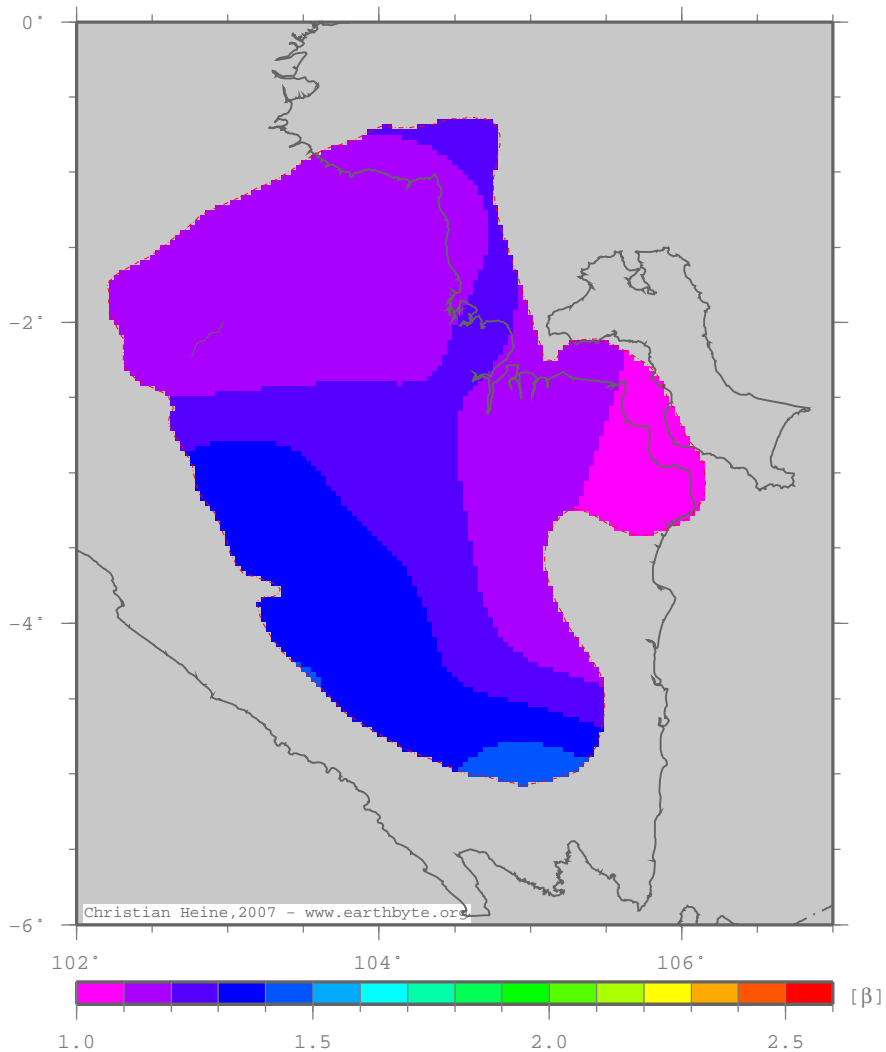

SouthSumatraBasin – betased

Crustal extension from sed thickness