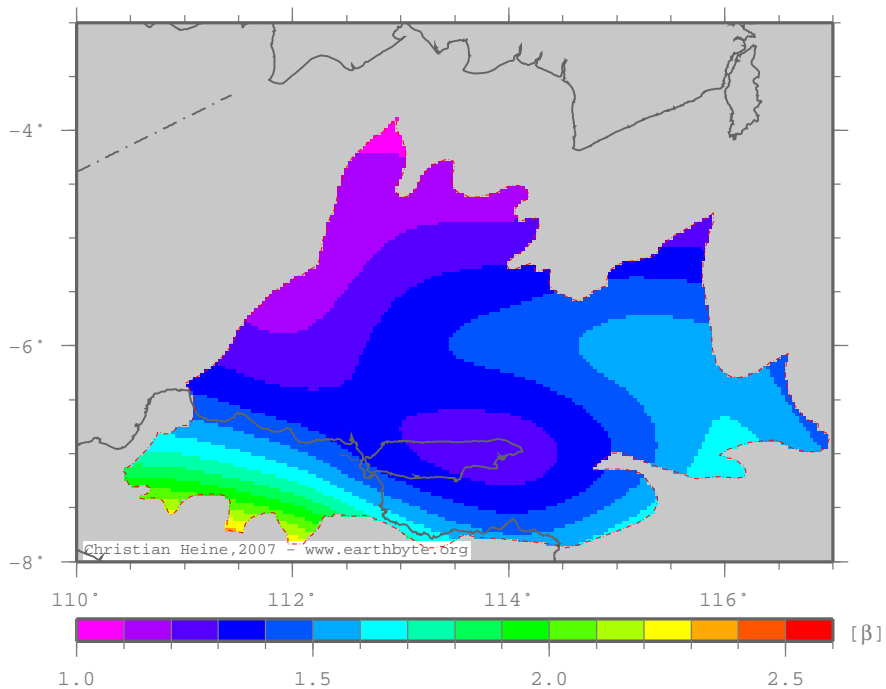

EastJavaBasin – betased

Crustal extension from sed thickness