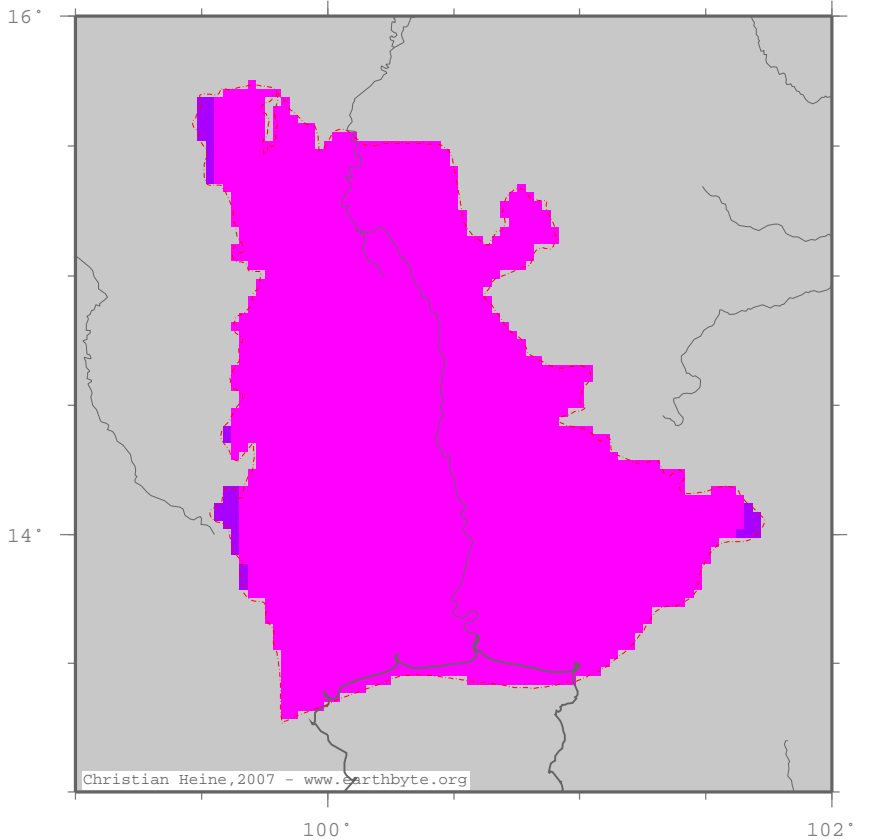

ChaoPhrayaBasin – betased

Crustal extension from sed thickness