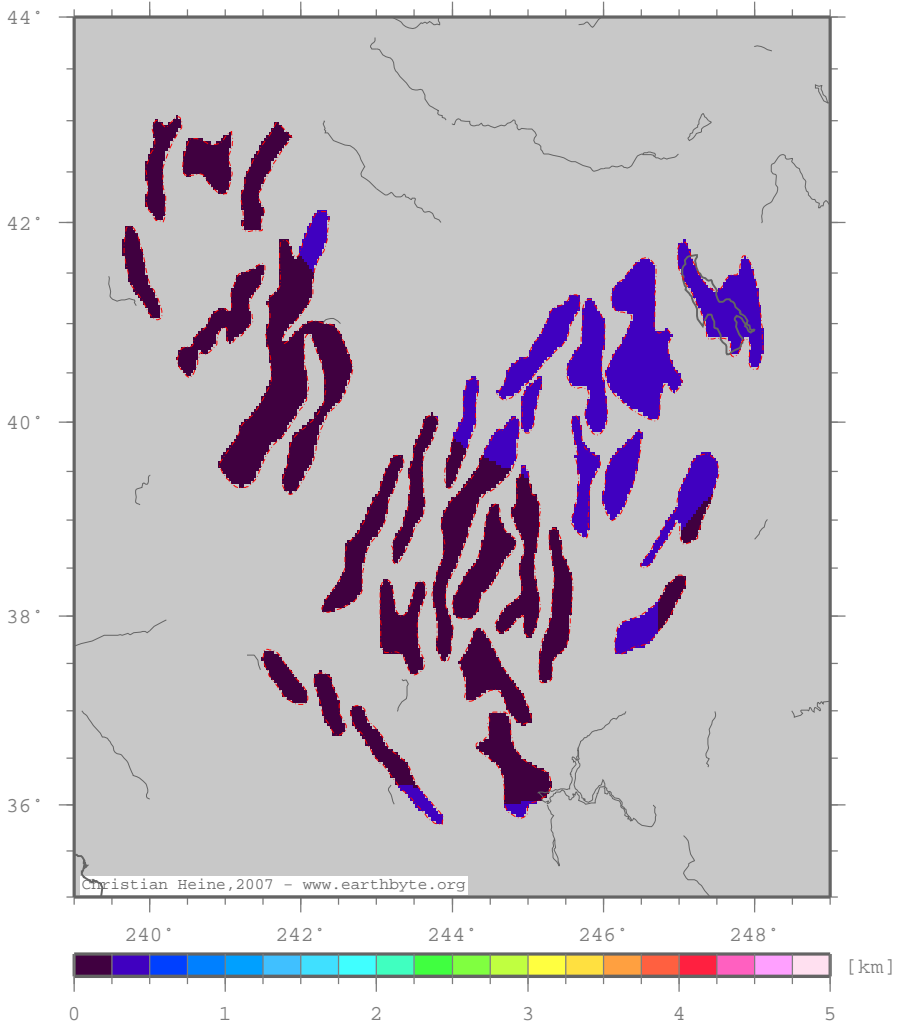

# GreatBasin – ttscrust

Total tectonic subsidence