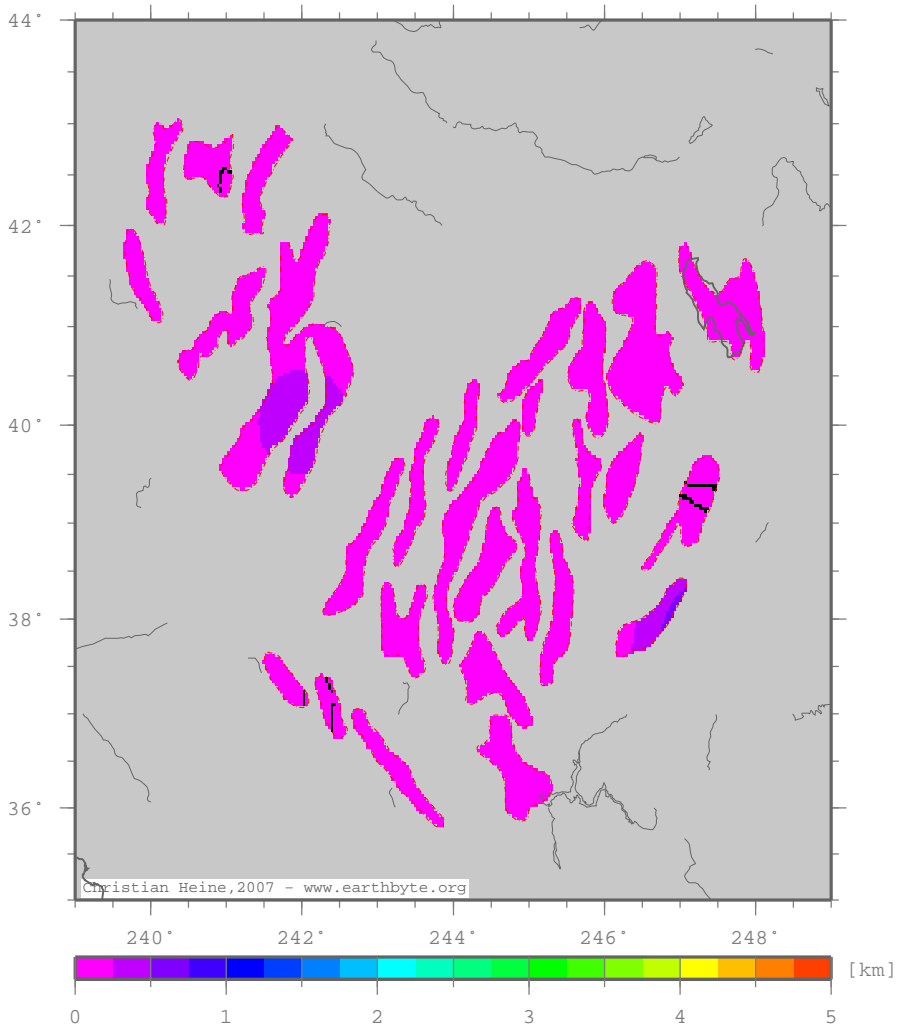

GreatBasin – isocorr

Isostatic correction