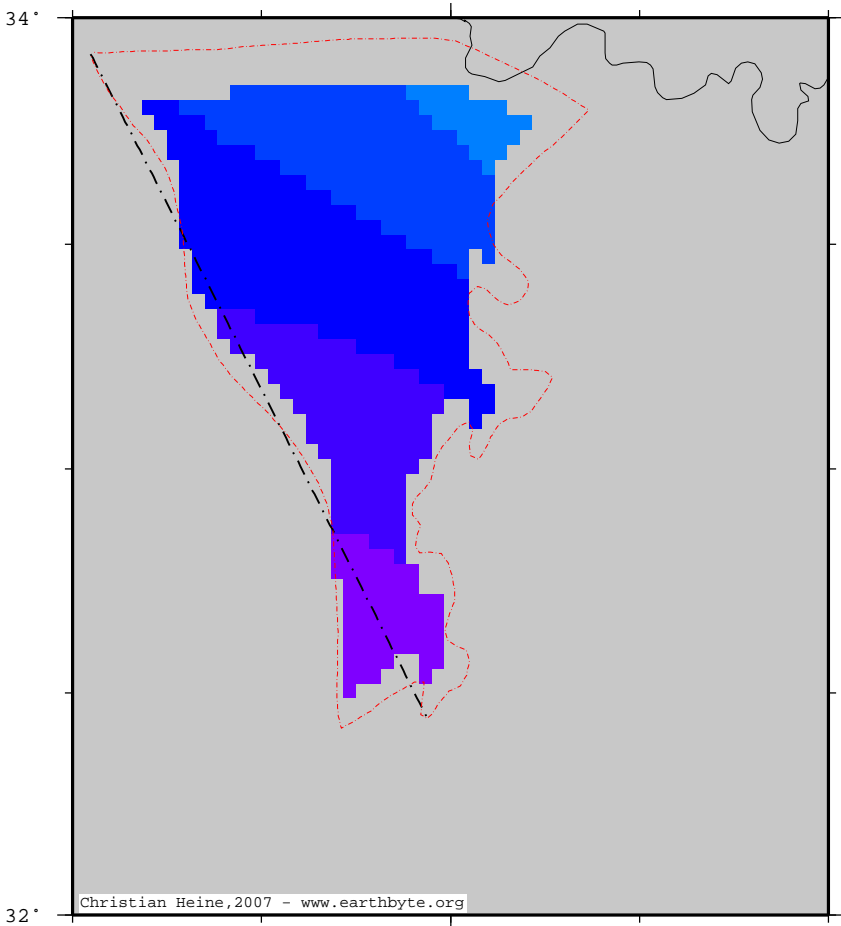

FortWorthBasin - laskesedthick

Thickness