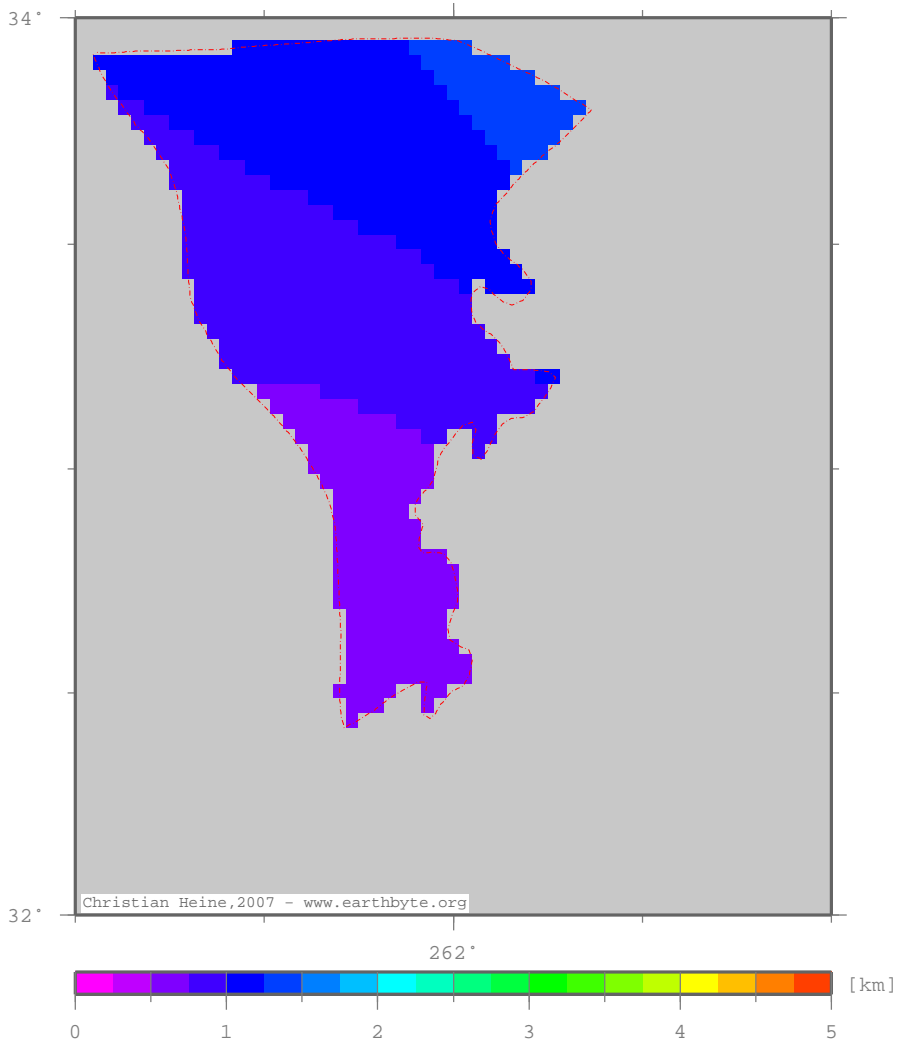

FortWorthBasin - isocorr

Isostatic correction