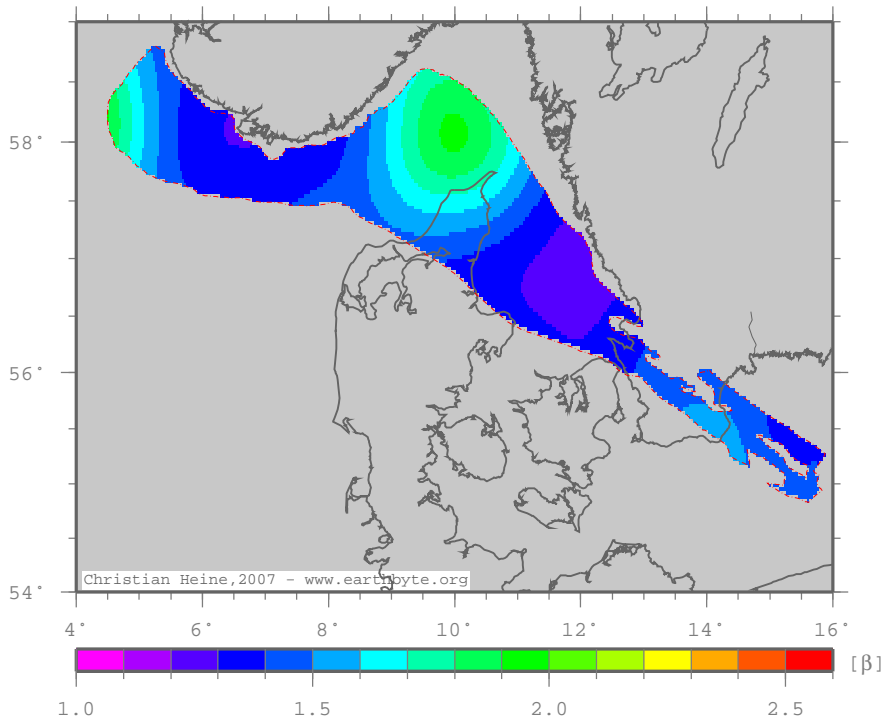

FennoscandianBorderZone – betased

Crustal extension from sed thickness