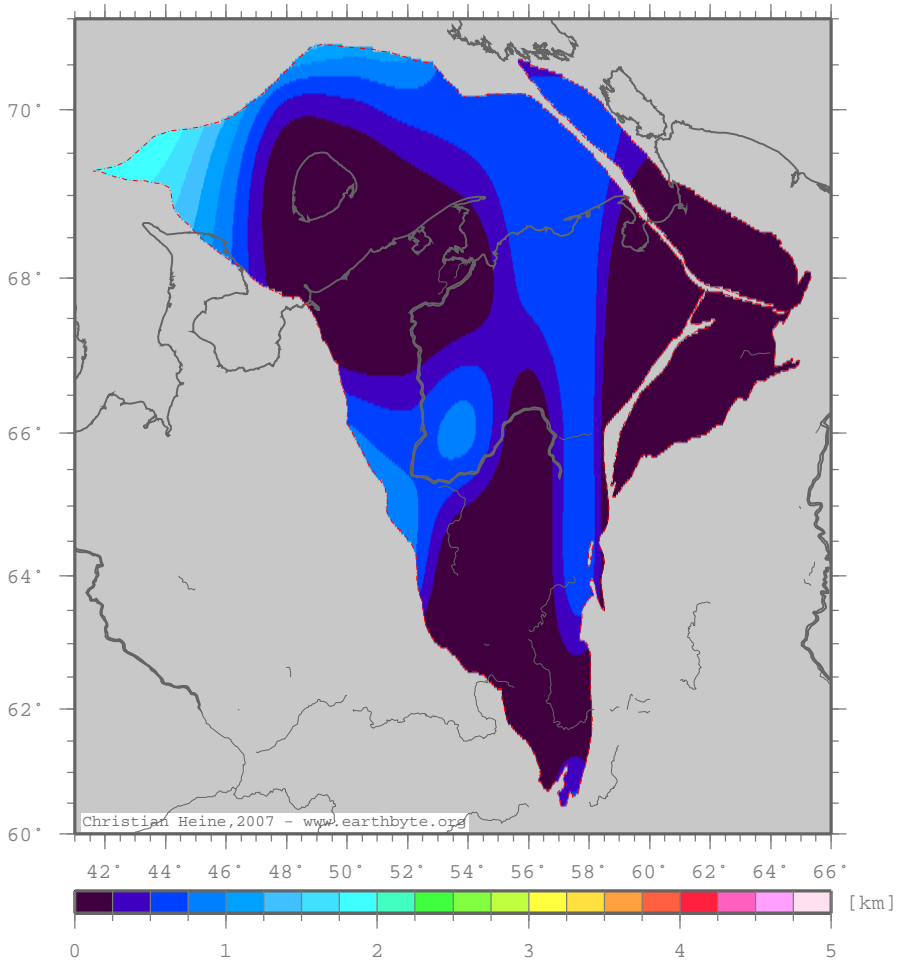

# Timan-PechoraBasin – ttscrust

Total tectonic subsidence