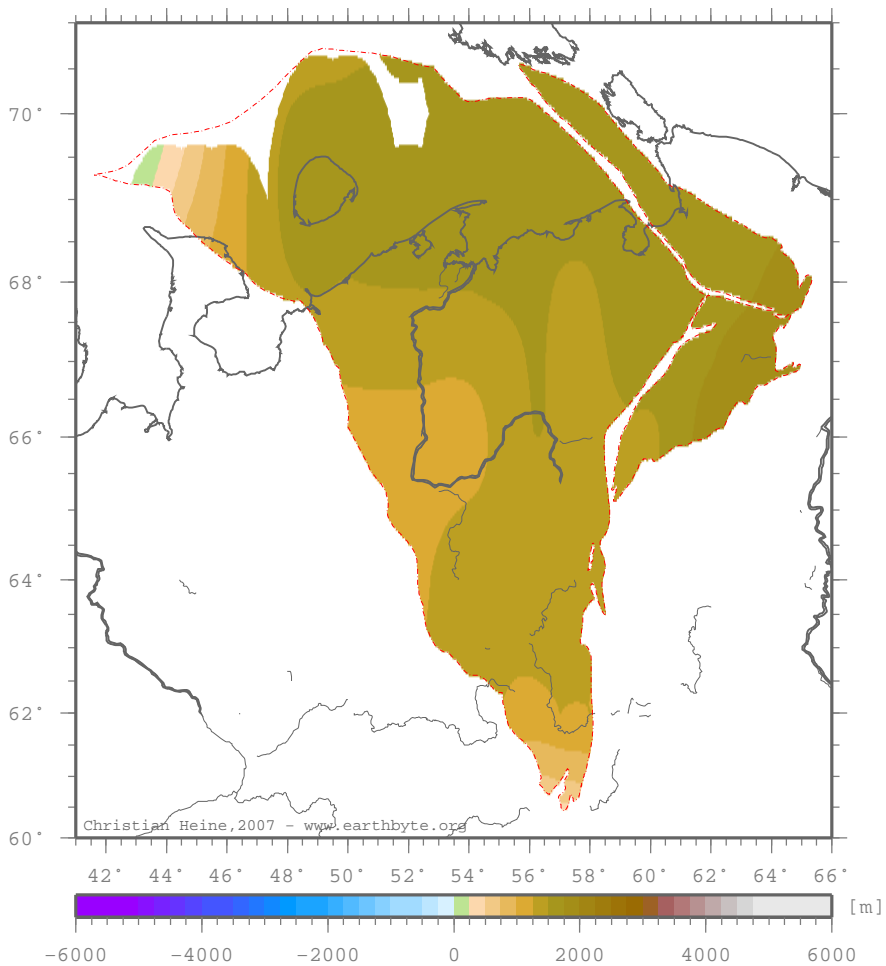

Timan-PechoraBasin – predele

Elevation