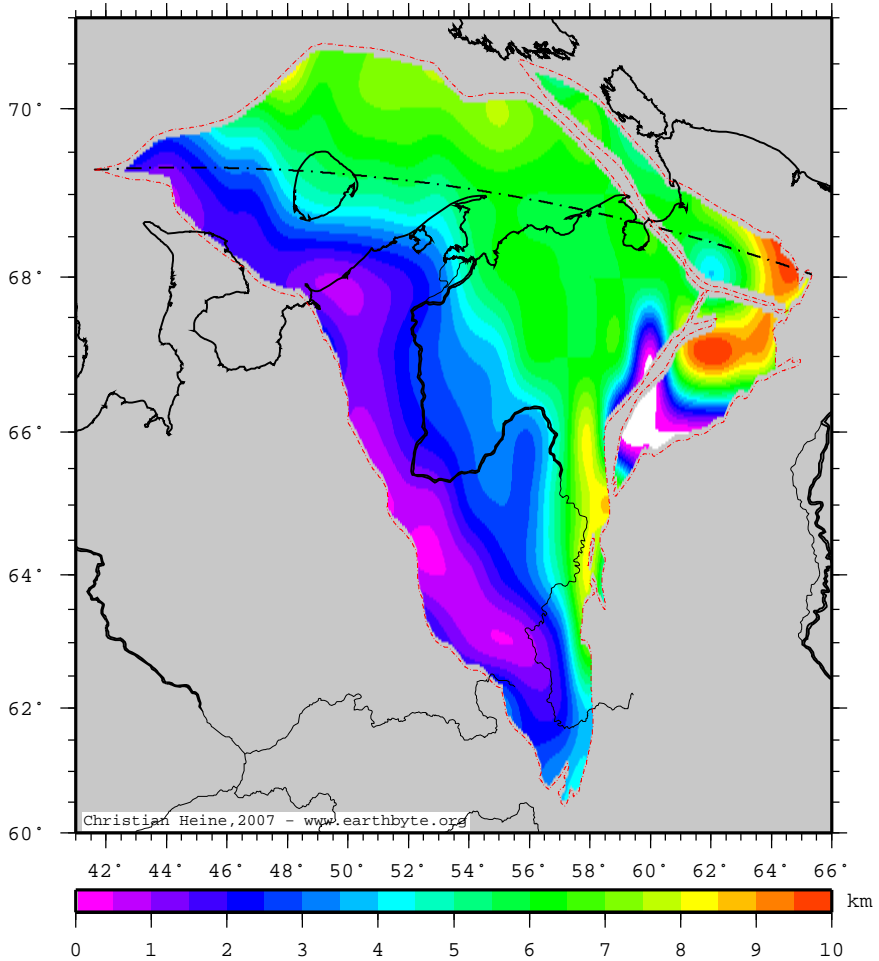

Timan–PechoraBasin – laskesedthick

Thickness