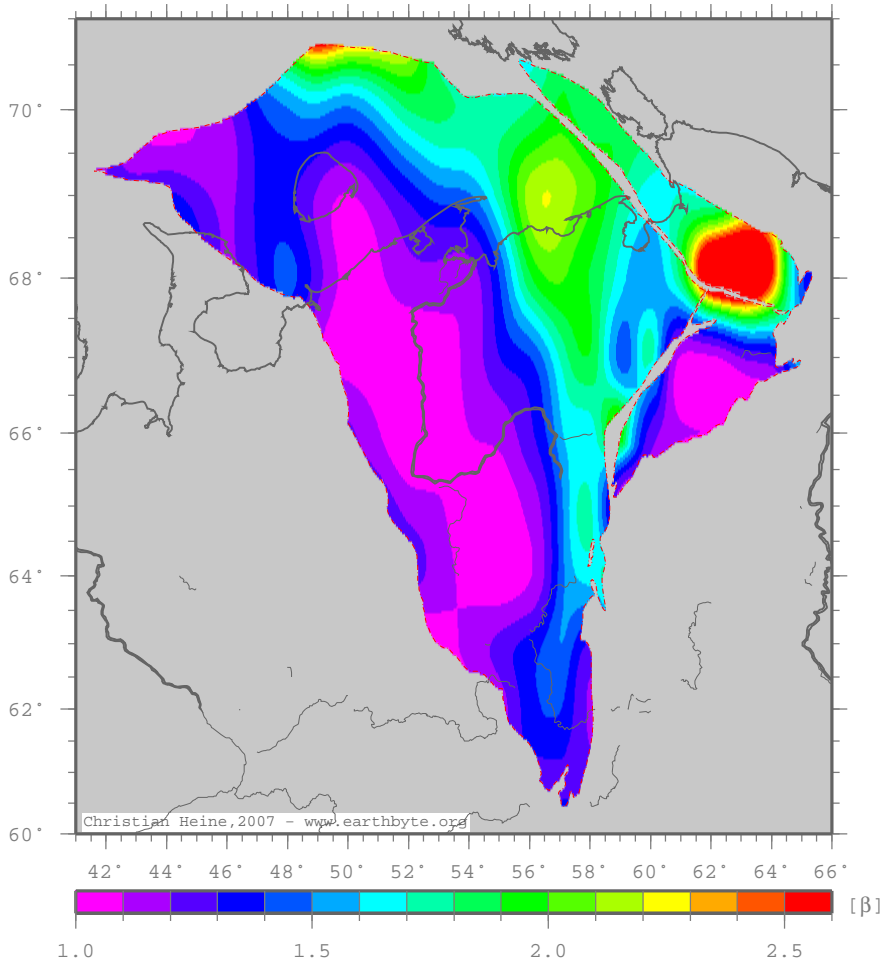

Timan-PechoraBasin – betased

Crustal extension from sed thickness