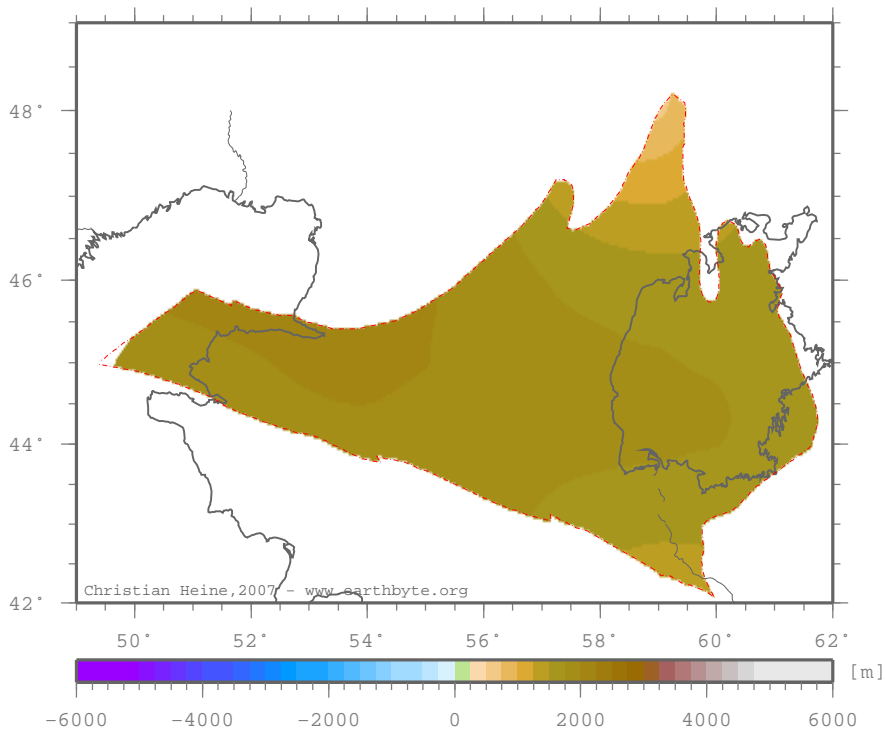

# NorthUstyurtBasin – predele

Elevation