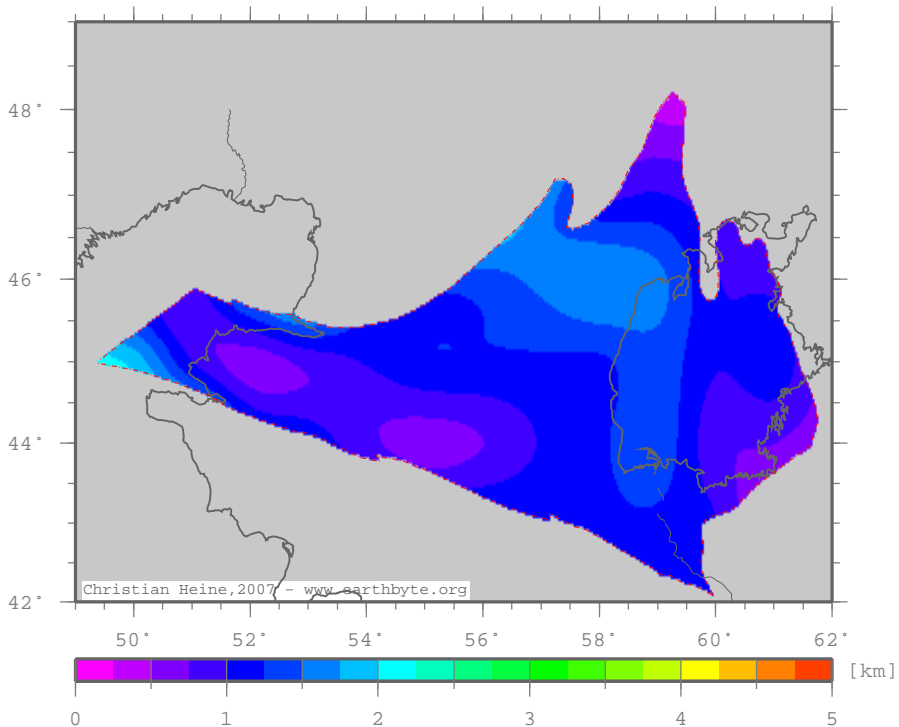

NorthUstyurtBasin – isocorr

Isostatic correction