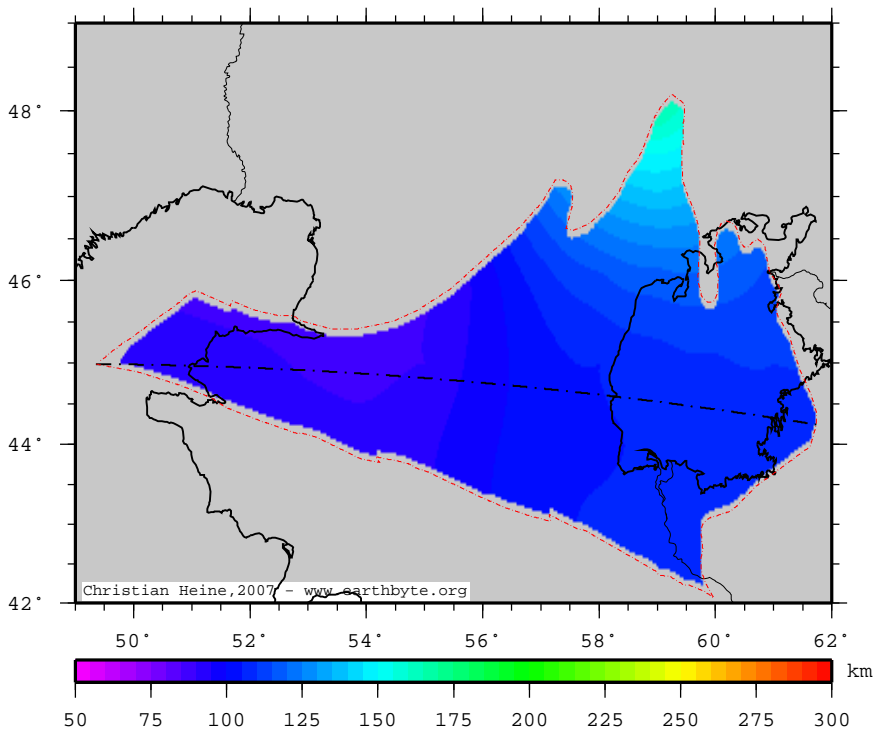

NorthUstyurtBasin – TC1_z1300

Thickness