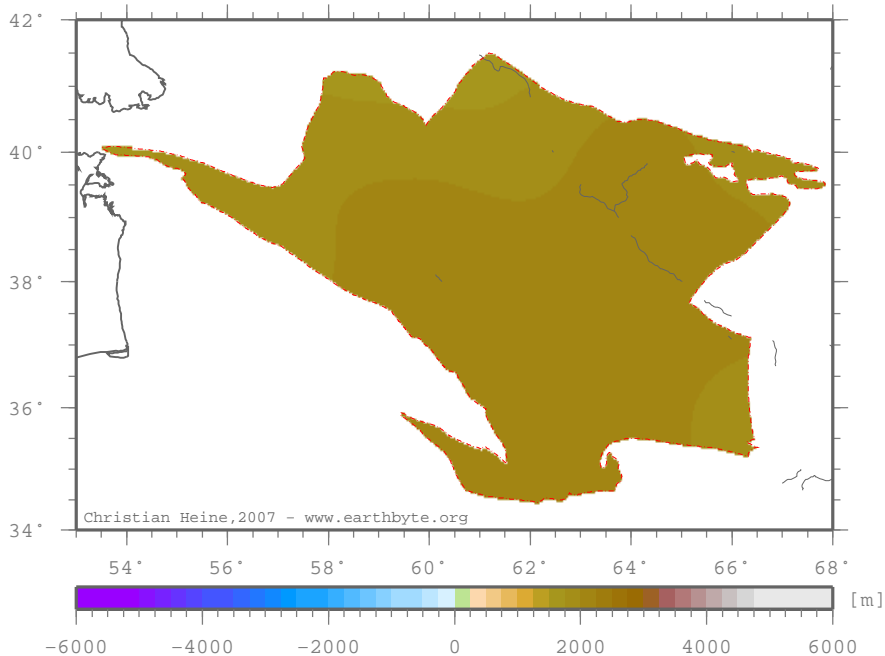

# Amu-Darya Basin – predele

Elevation