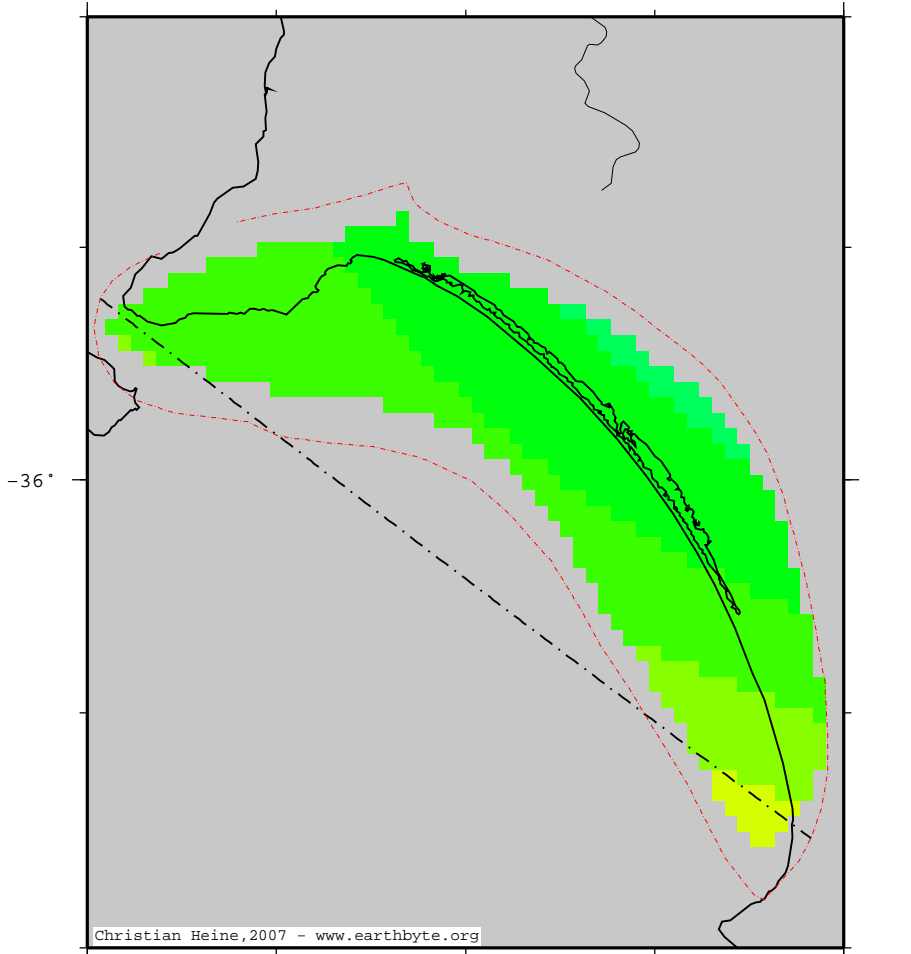

# TroubridgeBasin - t7

Depth