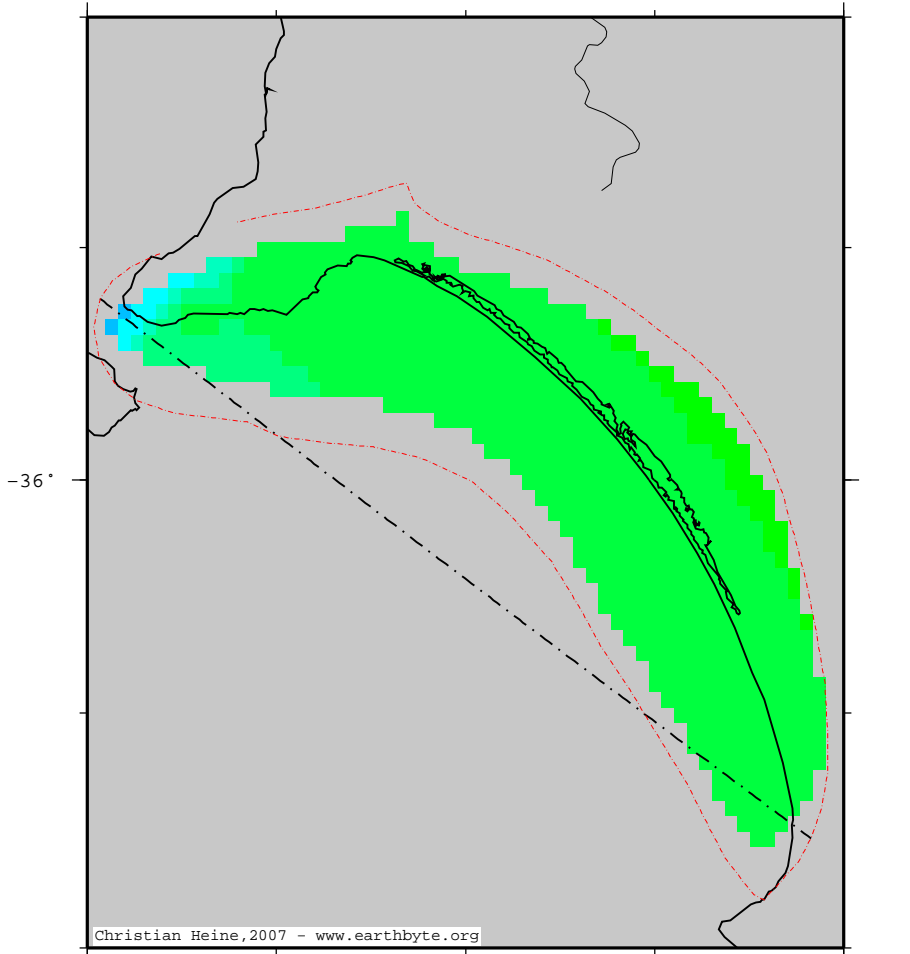

# TroubridgeBasin – OZSBcrustthick

Thickness