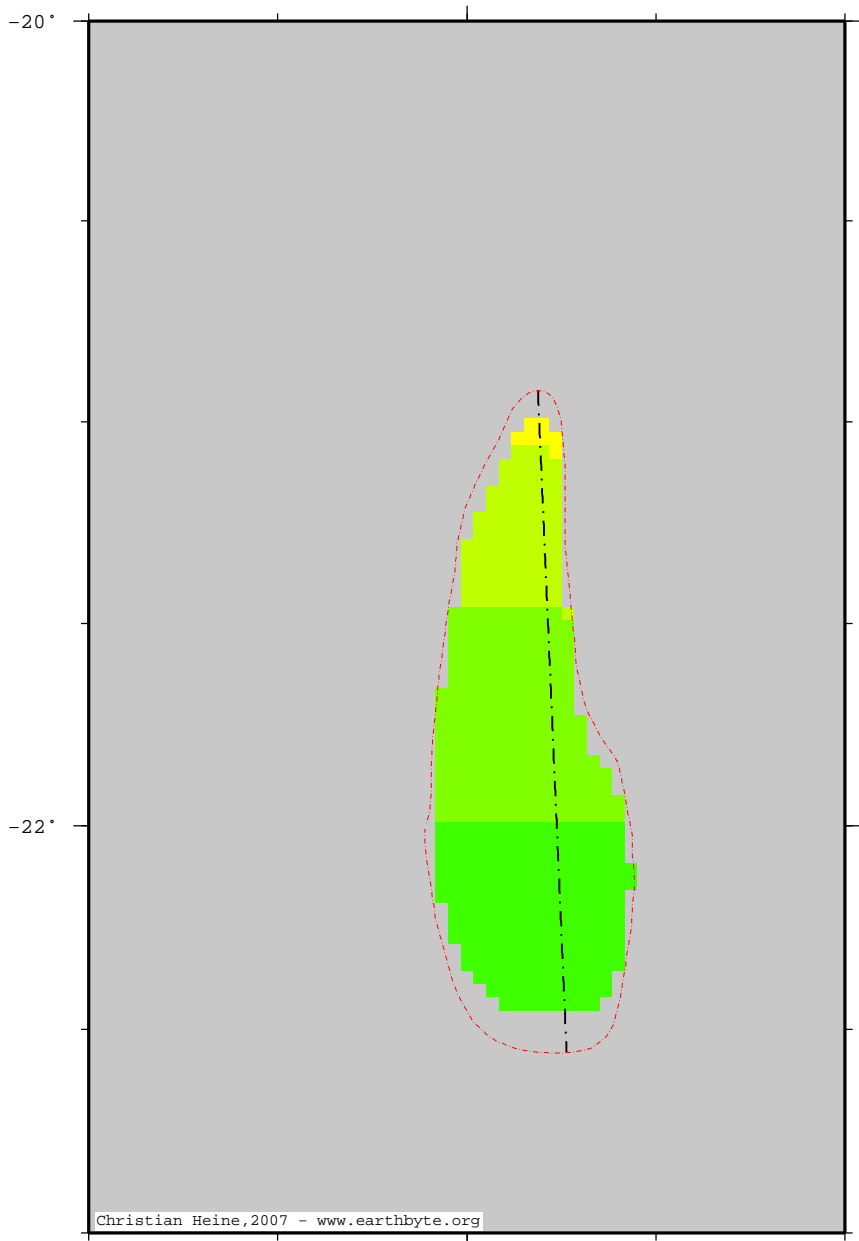

BurkeRiverGraben – thick

Thickness