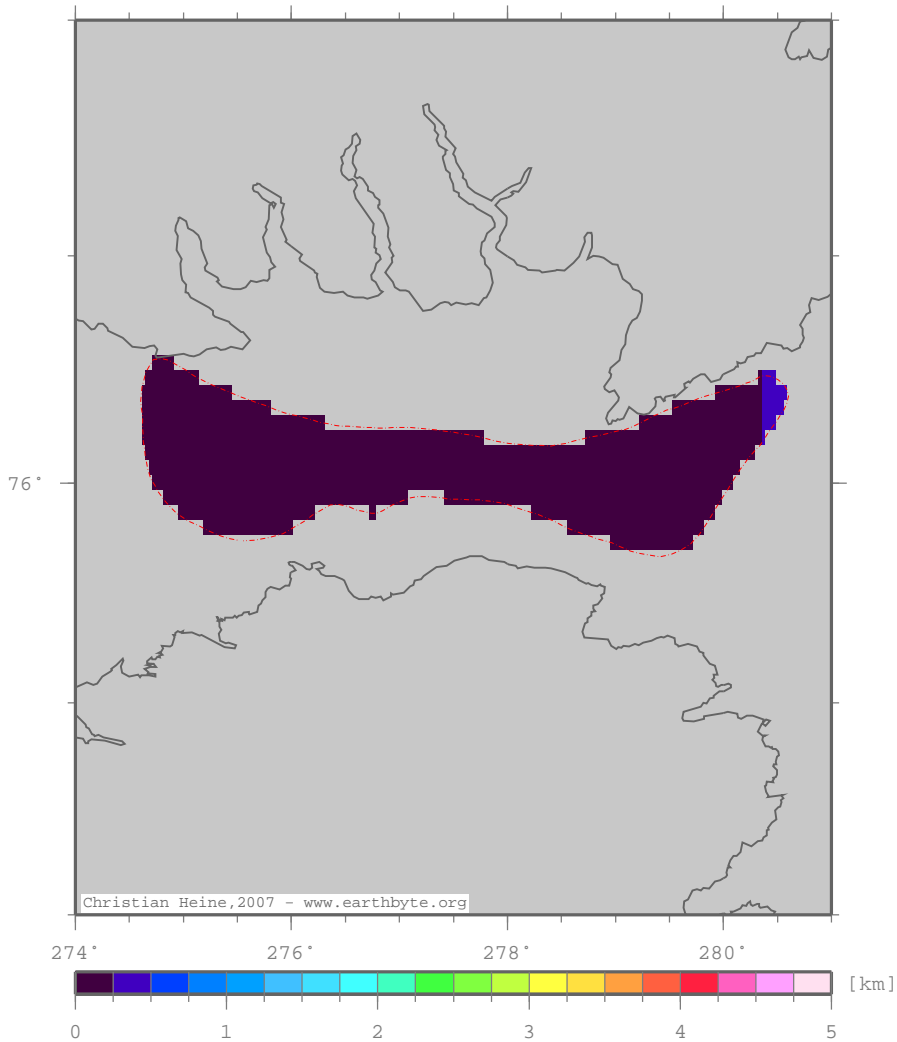

# SouthJonesBasin – ttscrust

Total tectonic subsidence