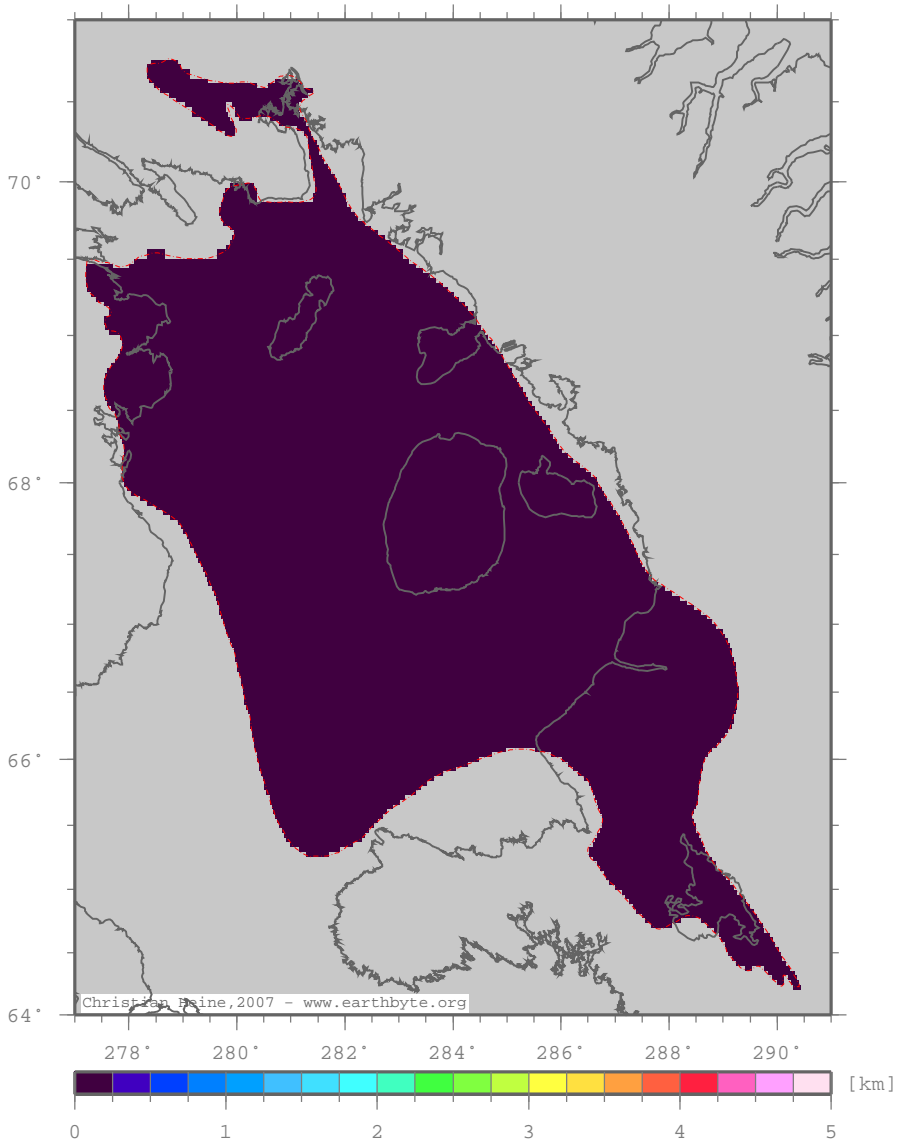

# FoxeBasin – tscrust

Total tectonic subsidence