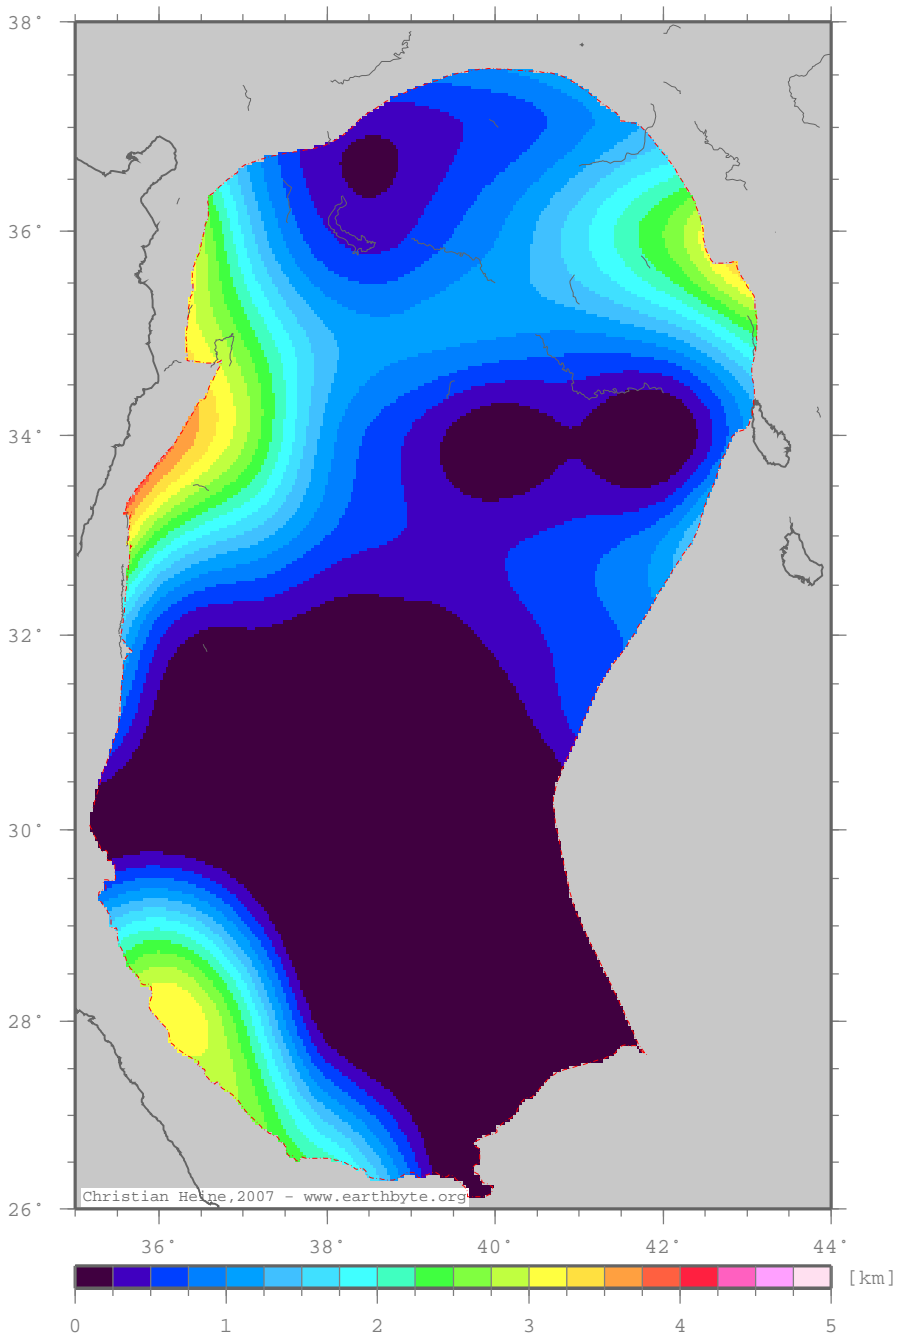

WesternArabianProvince_ArabianBasin – tssed

Total tectonic subsidence