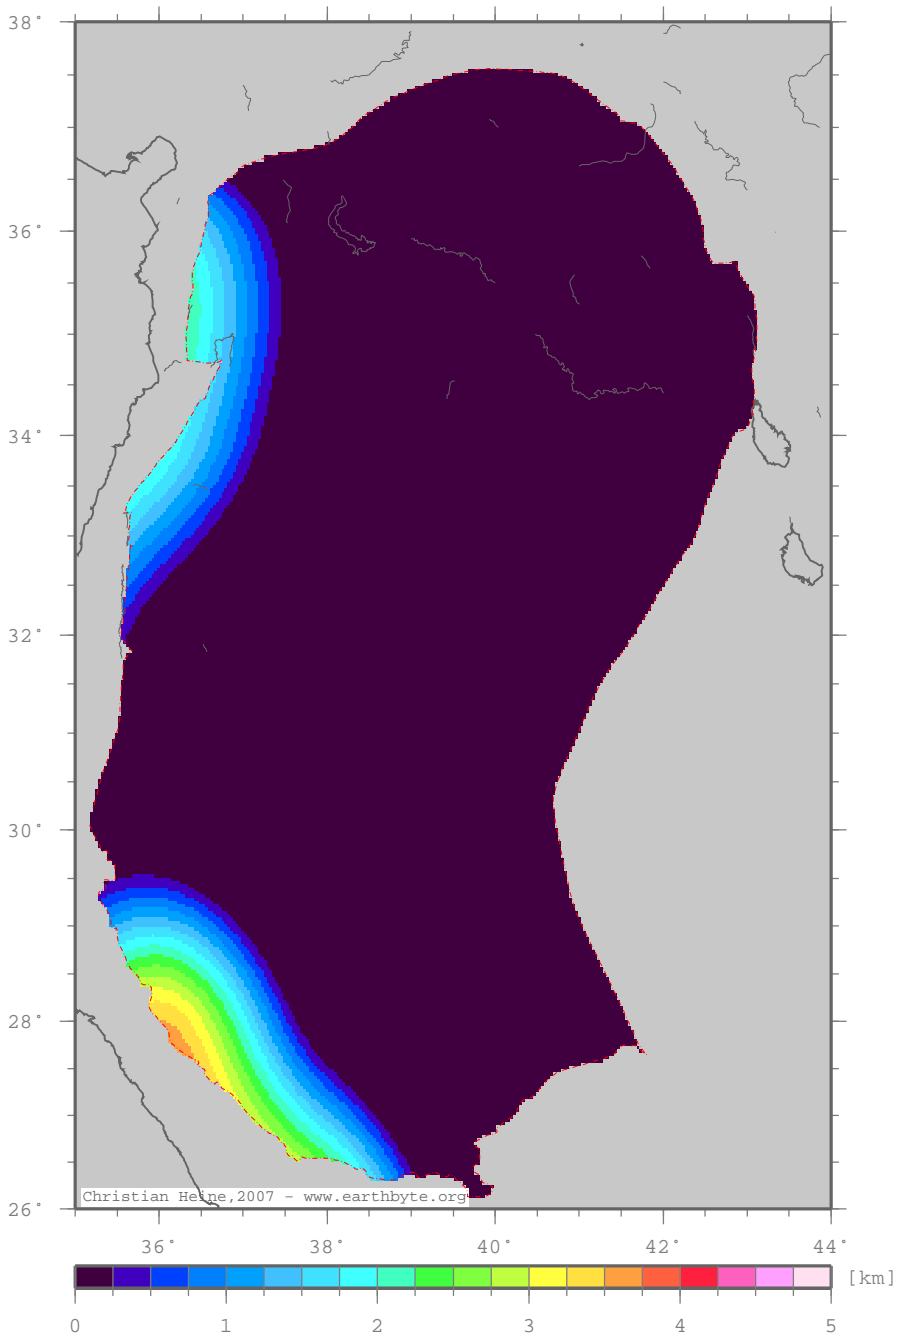

WesternArabianProvince_ArabianBasin – ttscrust

Total tectonic subsidence