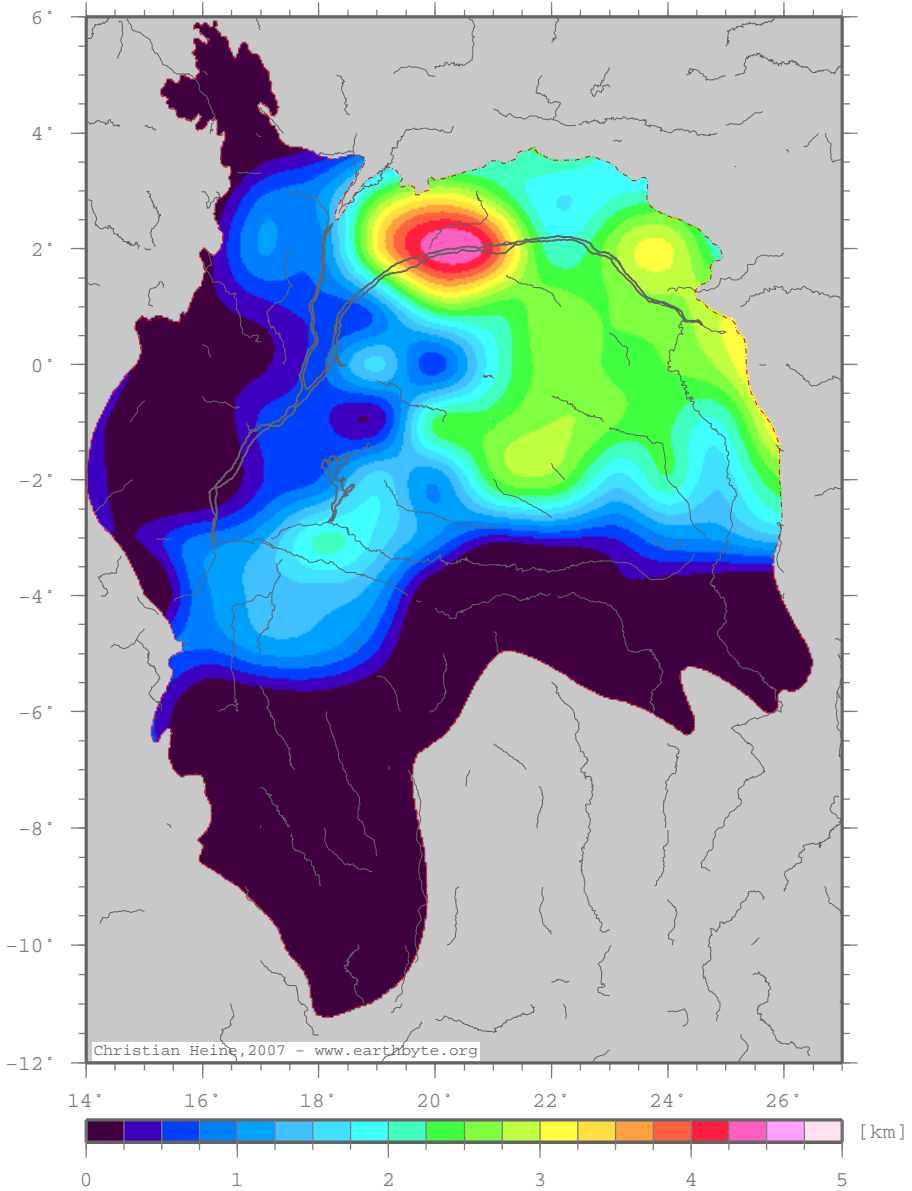

# ZaireBasin – tssed

Total tectonic subsidence