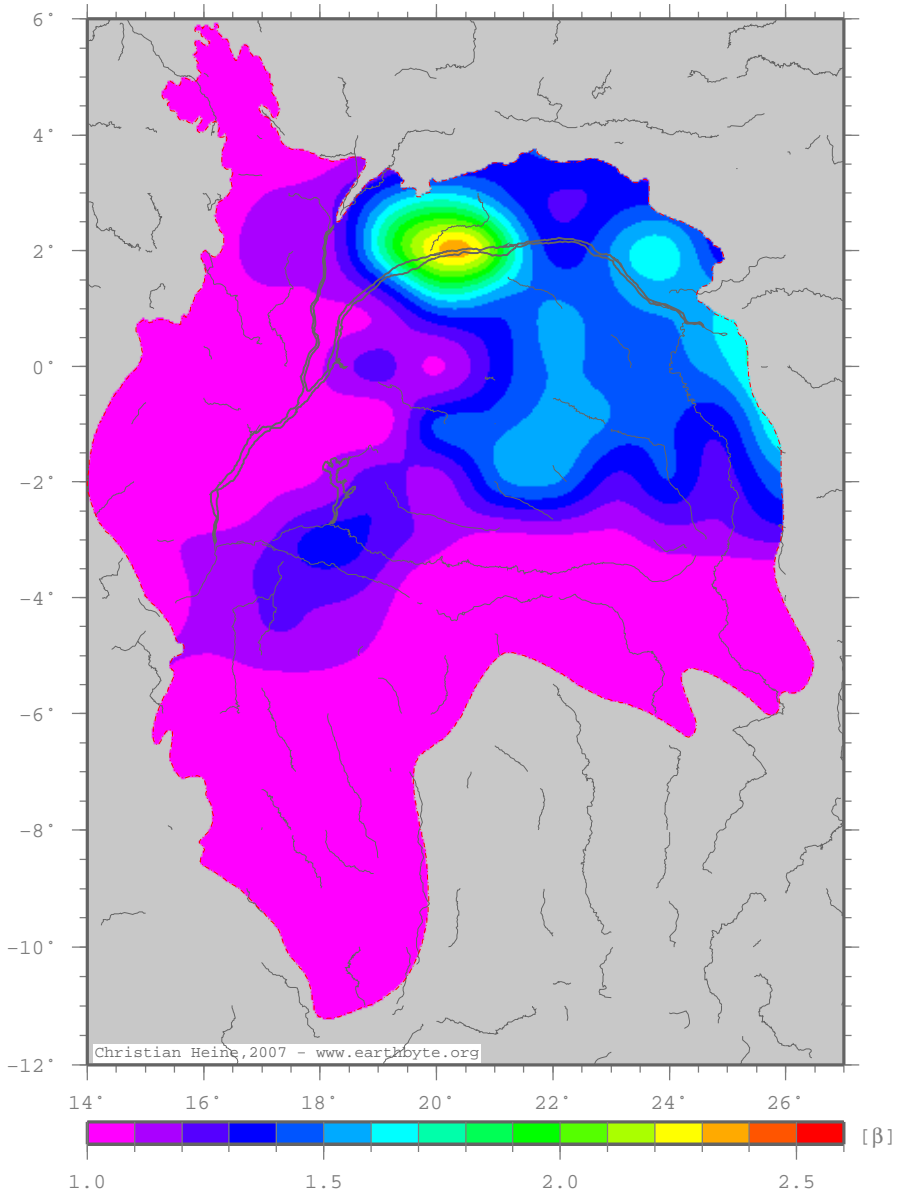

# ZaireBasin – betased

Crustal extension from sed thickness