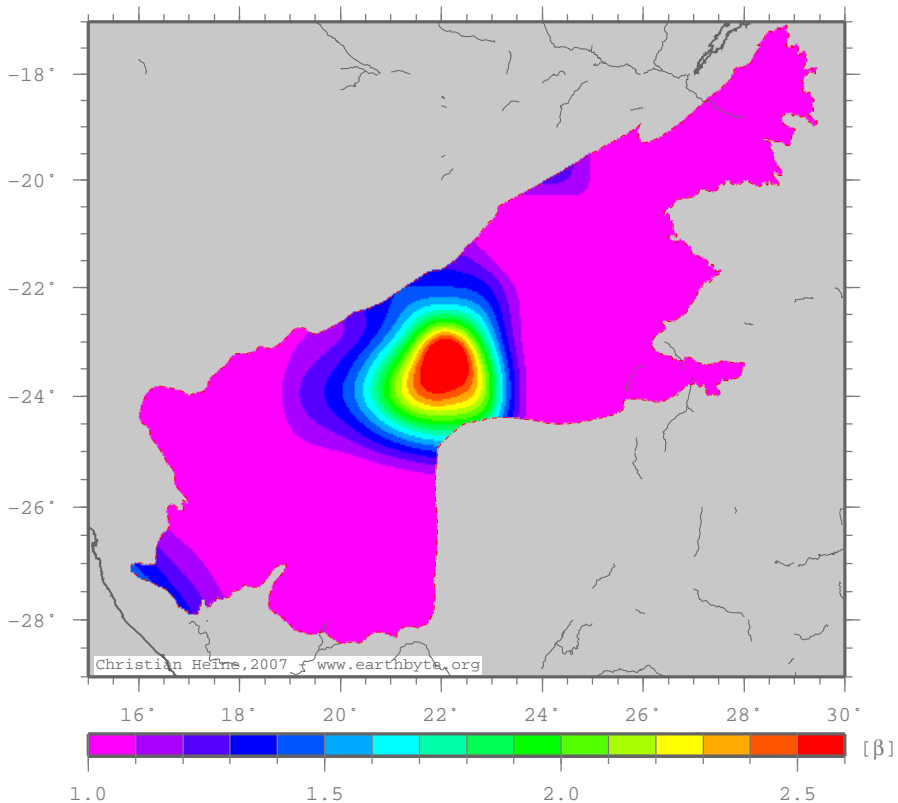

Nama-KalahariBasins – betased

Crustal extension from sed thickness